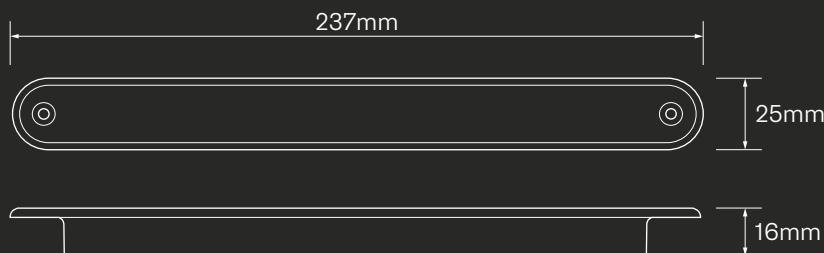

235 SERIES REAR STRIP FOG LAMPS

- 12V or 24V Voltage Range
- IP67 Ingress Protection
- Fully ECE Approved
- Current Draw (13.8V / 28V): 0.33A / 0.14A
- Exclusive LED Autolamps Design
- Shock, Water and Dust Proof, Highly Durable
- Recess or Surface Mounted With Bracket
- 5 Year Warranty

R38
ECE
APPROVED

R10
ECE
APPROVED

IP67
100%
WATERPROOF

5
FIVE YEAR
WARRANTY

235 SERIES FOG LAMP
(Colour Lens)

235F12E 12V
235F24E 24V

235 SERIES FOG LAMP
(Clear Lens)

235FC12E 12V
235FC24E 24V

**AVAILABLE WITH
COLOURED OR CLEAR LENSES**

OVERALL DIMENSIONS 237 x 25 x 16mm
CABLE LENGTH Approx. 400mm

WIRING COLOUR CODES
BLUE: Fog [+], WHITE: Earth [-]

CLEAR LENS REAR STRIP LAMPS

STOP / TAIL LAMP
235RC12E 12V
235RC24E 24V