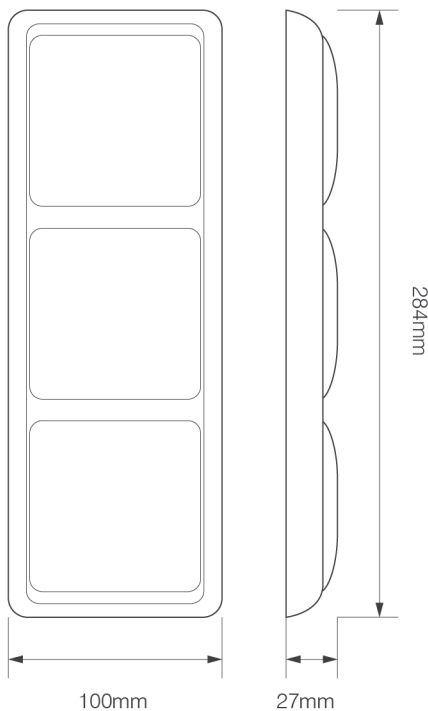

NEW PRODUCTS

TRIPLE COMBINATION LAMP

NEW LOOK TRIPLE COMBINATION LAMP WITH DIAMOND PATTERN LENS

282WARM – Stop / Tail / Indicator / Reverse

282FARM – Stop / Tail / Indicator / Fog

Triple Combination Lamp

284 x 100 x 27mm