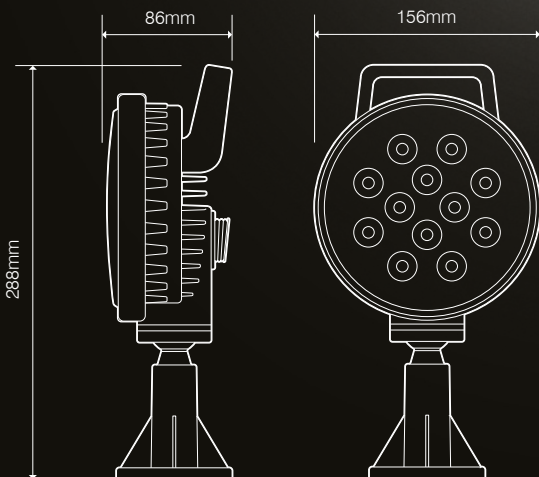

SWIVEL MOUNT LED FLOOD LAMP

with on/off switch

15636FBM

360° horizontal
rotation

30° forward and
backwards tilt

2700 Lumens!

NEW

Heavy-duty
on/off switch

Adjustable
ball joint

LED:	12 x 3W
Dimensions (mm):	288 x 156 x 86
Voltage:	12/24V Multivolt
Beam Type:	Flood Beam
Approvals:	ECE R10
Weight (kg):	1kg
Ingress Protection:	IP67
Raw Lumens:	2700lm
Effective Lumens:	1550lm
Current Draw (13.8V / 28V):	1.99A / 1A
Colour Temperature:	6000K