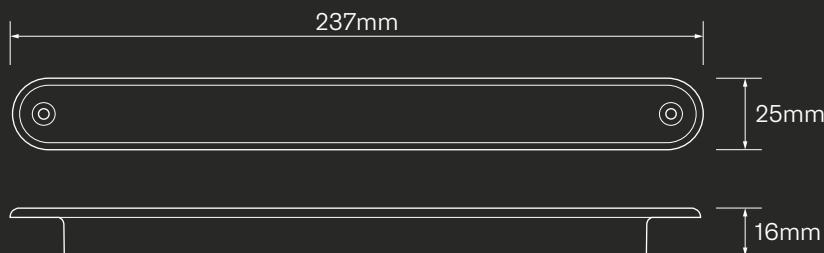

235 SERIES REAR DYNAMIC INDICATOR LAMPS

- 12V or 24V Voltage Range
- IP67 Ingress Protection
- Fully ECE Approved
- Current Draw (13.8V / 28V): 0.36A / 0.23A
- Exclusive LED Autolamps Design
- Shock, Water and Dust Proof, Highly Durable
- Recess or Surface Mounted With Bracket
- 5 Year Warranty

PROGRESSIVE INDICATOR SEQUENCE

STRIP DYNAMIC INDICATOR LAMP (Clear Lens)

235AC12-DI 12V
235AC24-DI 24V

R6
ECE
APPROVED

R10
ECE
APPROVED

STRIP DYNAMIC INDICATOR LAMP (Colour Lens)

235A12-DI 12V
235A24-DI 24V

IP67
100%
WATERPROOF

5
FIVE YEAR
WARRANTY

**AVAILABLE WITH
COLOURED OR CLEAR LENSES**

OVERALL DIMENSIONS 237 x 25 x 16mm
CABLE LENGTH Approx. 400mm

WIRING COLOUR CODES
YELLOW: Indicator [+], WHITE: Earth [-]