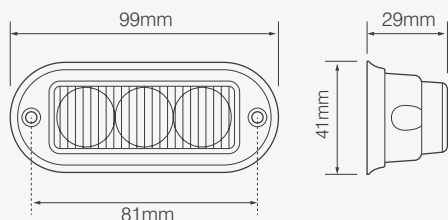

## 4-LED

**LED4DVAR65** R65 Amber ●  
**LED4DVBR65** R65 Blue ●

99 x 41 x 29mm

122 x 41 x 29mm

- ECE R65 approved directional warning lamp
- Highly durable polycarbonate lens
- High-brightness LEDs
- Rubber mounting grommet included

Voltage range	<b>12/24V Multivolt</b>
Flash patterns #	3-LED: <b>16x</b> / 4-LED: <b>23x selectable</b>
LED type	<b>3-Watt</b>
Lens material	<b>Clear polycarbonate</b>
Base material	<b>Aluminium / rubber gasket</b>
Mounting	<b>Screw mount</b>
Warranty	<b>Three years</b>
Approval	<b>ECE R10, R65</b>
Ingress protection	<b>IP67</b>
Current draw	<b>0.1A Nominal</b>