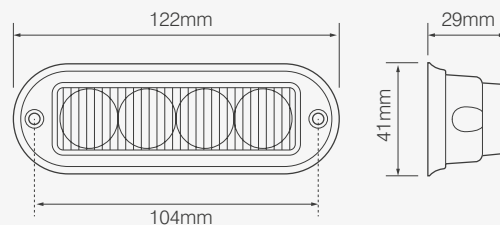

## 4-LED

**LED4DVAR65** R65 Amber ●  
**LED4DVBR65** R65 Blue ●

99 x 41 x 29mm

122 x 41 x 29mm

- ECE R65 approved directional warning lamp
- Highly durable polycarbonate lens
- High-brightness LEDs
- Rubber mounting grommet included

Voltage range	<b>12/24V Multivolt</b>
Flash patterns #	3-LED: <b>16x</b> / 4-LED: <b>23x selectable</b>
LED type	<b>3-Watt</b>
Lens material	<b>Clear polycarbonate</b>
Base material	<b>Aluminium / rubber gasket</b>
Mounting	<b>Screw mount</b>
Warranty	<b>Three years</b>
Approval	<b>ECE R10, R65</b>
Ingress protection	<b>IP67</b>
Current draw	<b>0.1A Nominal</b>