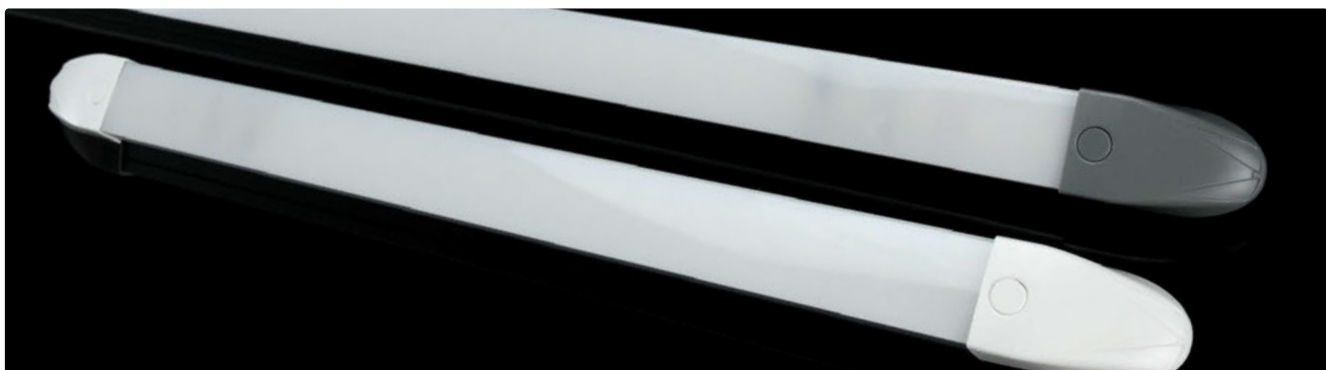

Interior Strip Lamp - White

- 12/24V multivolt • White end-caps • Surface mounted
- Raw lumens: 792lm • Effective lumens: 394lm • 6500K
- 3 year warranty • 200mm sheathed cable
- Dimensions: 662 x 25 x 11mm