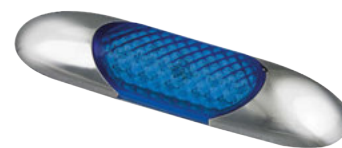

- Surface mounted • Clear lens
- Chrome end caps
- 3 year warranty
- Dimensions: 100 x 25 x 10mm

Part#
68I (12V)

Soft-White/Ivory Lens - Chrome

- Surface mounted • Opaque lens
- Chrome end caps
- 3 year warranty
- Dimensions: 100 x 25 x 10mm