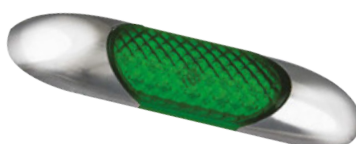

Part#
68B (12V)

Blue Lens - Chrome

- Surface mounted • Blue lens
- Chrome end caps
- 3 year warranty
- Dimensions: 100 x 25 x 10mm

Part#
68R (12V)

Red Lens - Chrome

- Surface mounted • Red lens
- Chrome end caps
- 3 year warranty
- Dimensions: 100 x 25 x 10mm